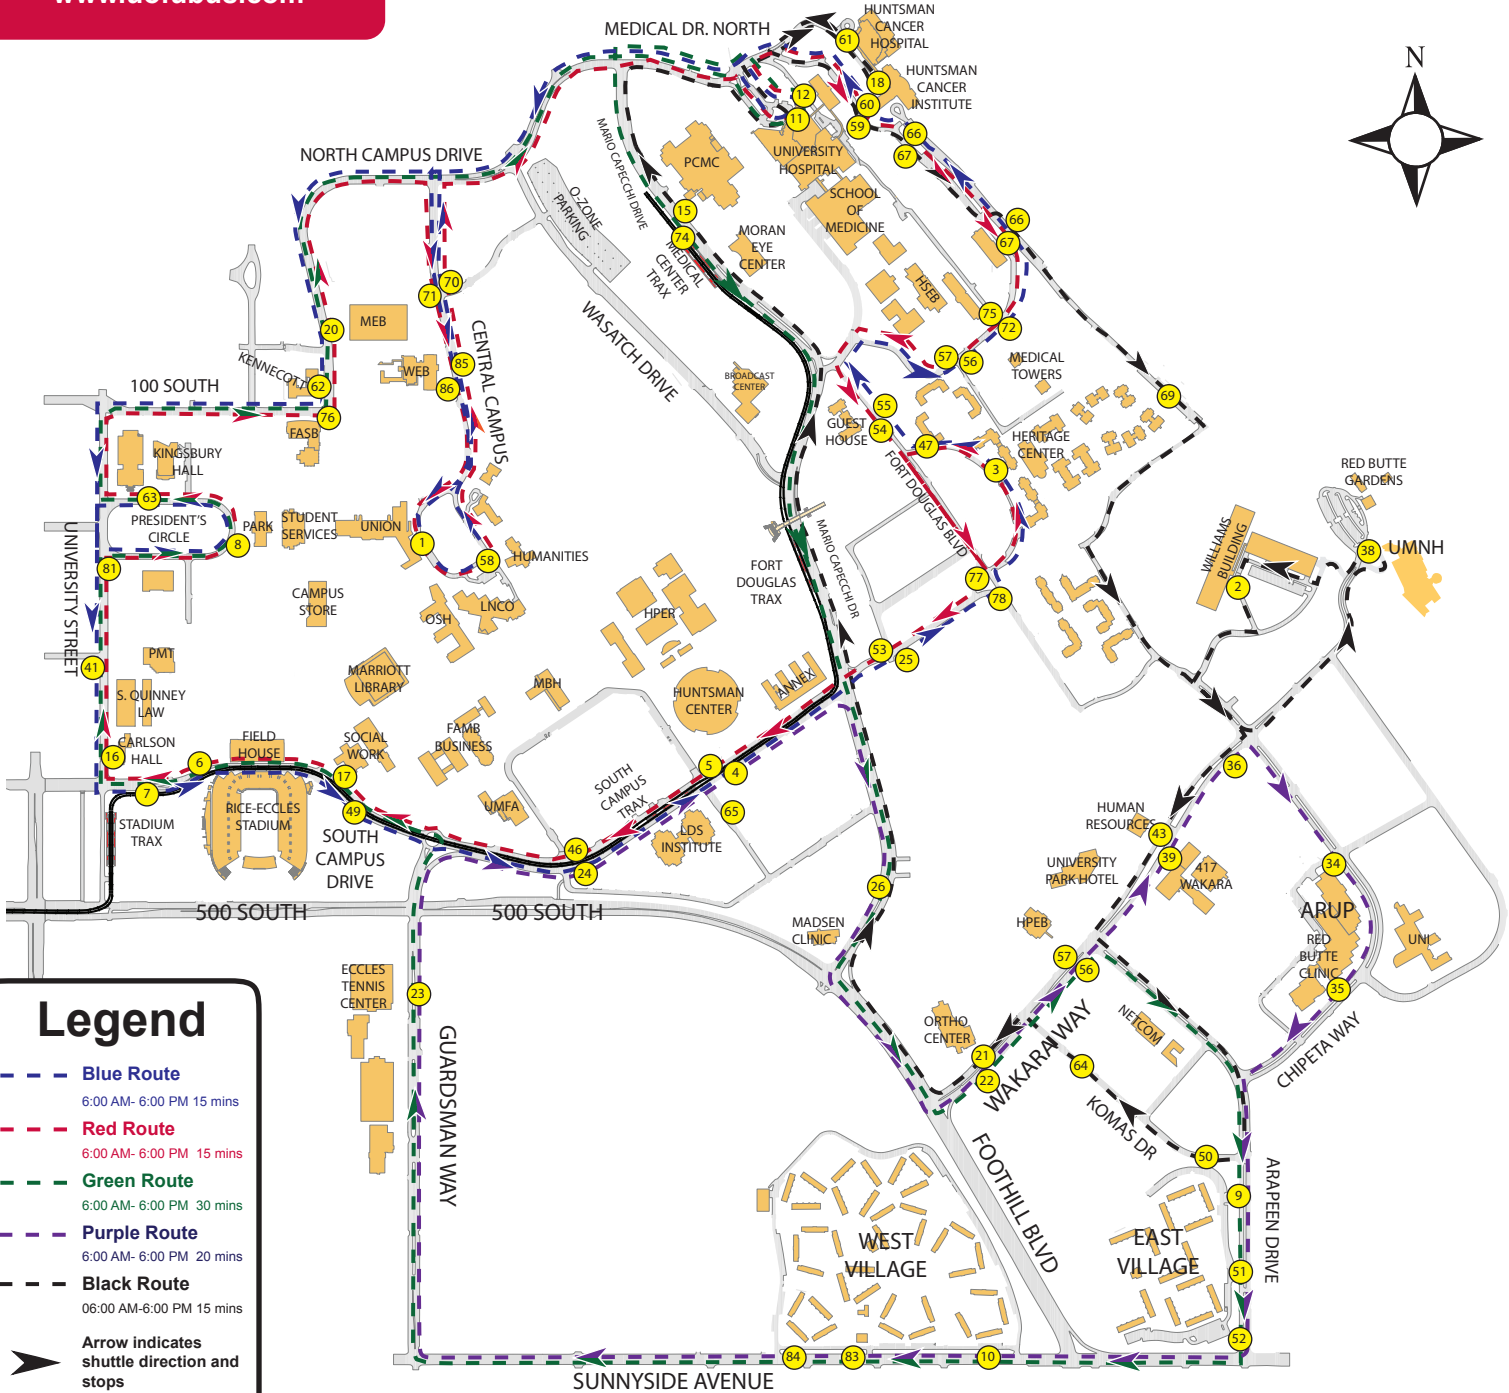

Campus Shuttles Summer & Break Schedule

View Shuttles Live Online
www.uofubus.com

Legend

- Blue Route**
6:00 AM- 6:00 PM 15 mins
- Red Route**
6:00 AM- 6:00 PM 15 mins
- Green Route**
6:00 AM- 6:00 PM 30 mins
- Purple Route**
6:00 AM- 6:00 PM 20 mins
- Black Route**
06:00 AM-6:00 PM 15 mins
- Arrow indicates shuttle direction and stops
- ★ Text Stop Identification Number

All Shuttles operate Monday-Friday.
No Weekend Service.

www.commuterservices.utah.edu

Map Effective: August 13, 2012

Text to find the Bus

Send the text message **uofubus #** To the number **41411**

Simply text a stop identification number to 41411 within seconds you will receive a response with the location of the two closest buses of each color for the given stop.

Example: uofubus 1 for the Union Building

Campus Shuttles
Night Route Schedule

View Shuttles Live Online
www.uofubus.com

Legend

- Blue Route
6:00 PM-11:30 PM 30 mins
- Red Route
6:00 PM-11:30 PM 30 mins
- Arrow indicates shuttle direction
- Text Stop Identification Number

uofubus # **41411**

Simply text a stop identification number to 41411 and within seconds you will receive a response with the location of the two closest buses of each color for the given stop.

Example: uofubus 1 for the Union Building