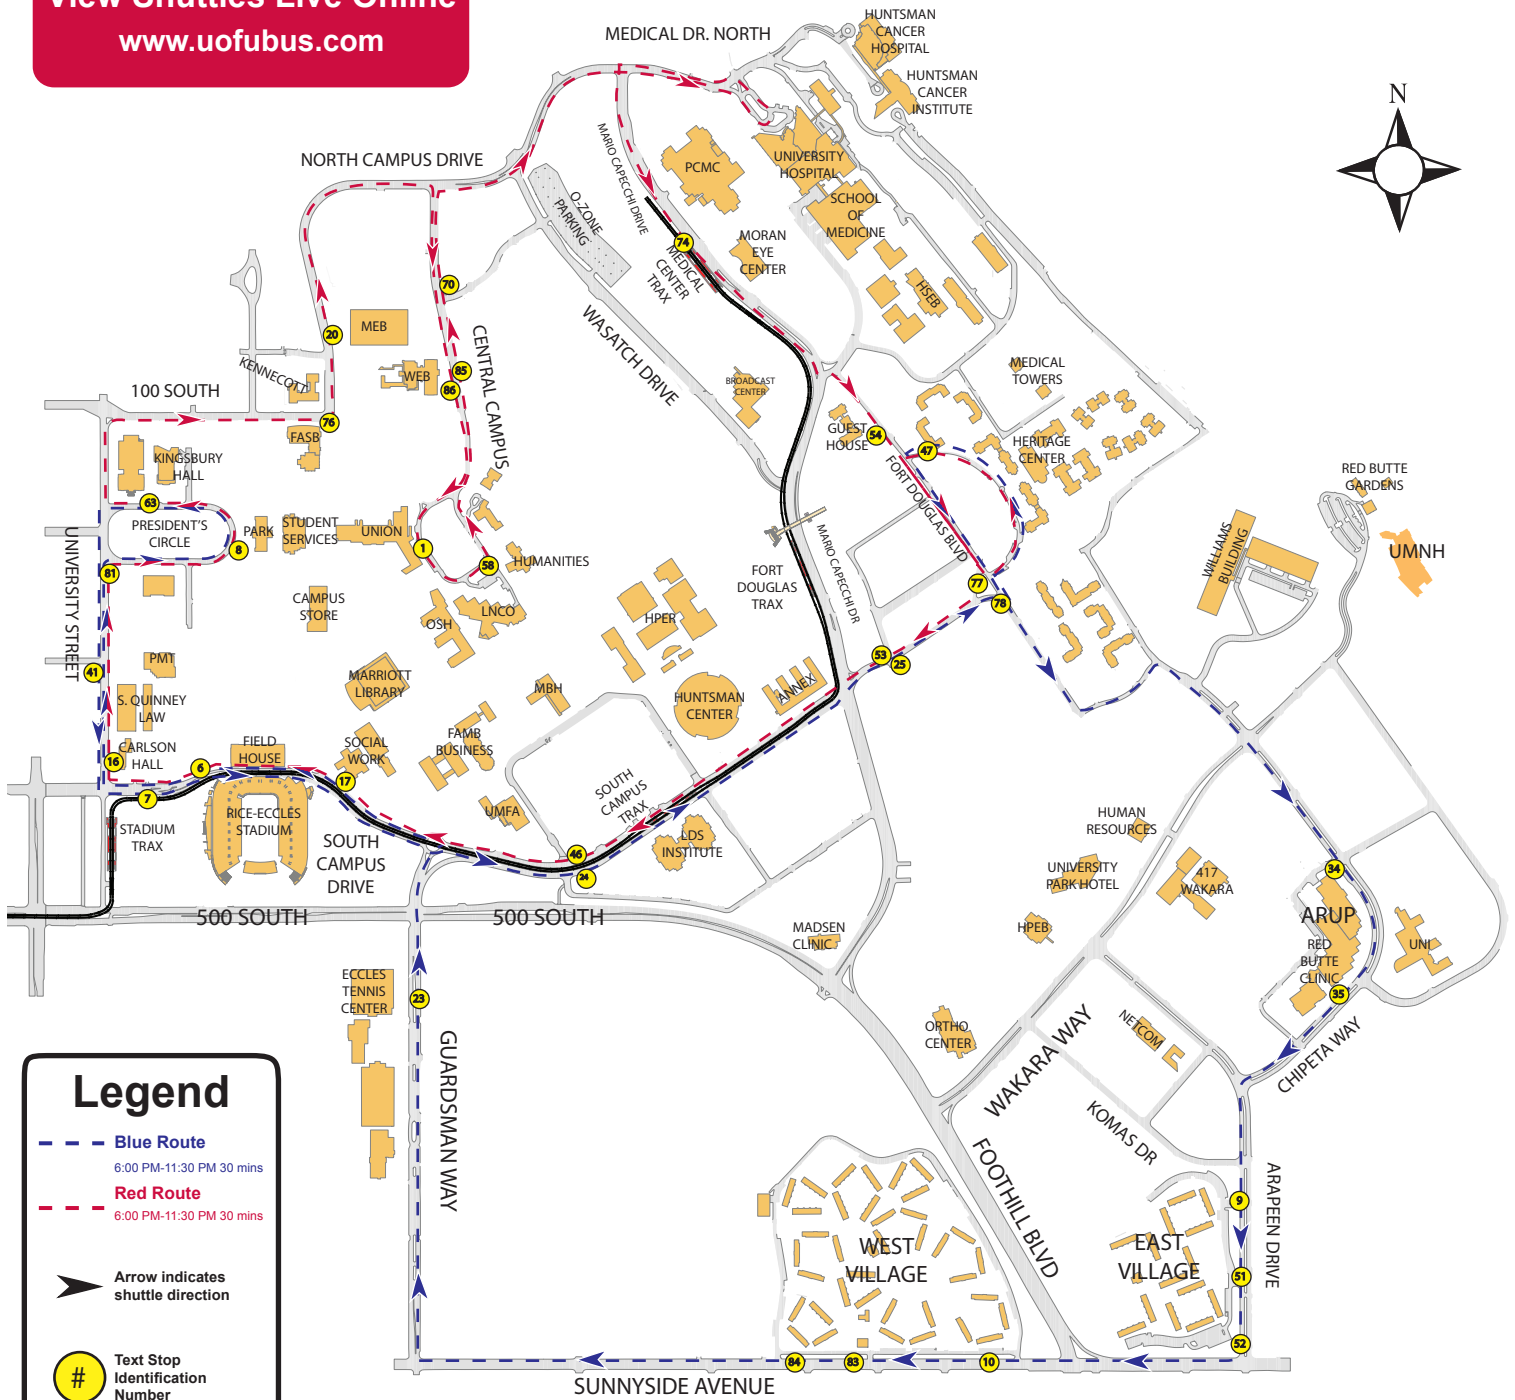

Campus Shuttles Summer & Break Schedule

View Shuttles Live Online
www.uofubus.com

Legend

- Blue Route**
6:00 AM- 6:00 PM 15 mins
- Red Route**
6:00 AM- 6:00 PM 15 mins
- Green Route**
6:00 AM- 6:00 PM 30 mins
- Purple Route**
6:00 AM- 6:00 PM 20 mins
- Black Route**
06:00 AM-6:00 PM 15 mins
- Arrow indicates shuttle direction and stops
- ★ Text Stop Identification Number

All Shuttles operate Monday-Friday.
No Weekend Service.

www.commuterservices.utah.edu

Map Effective: August 13, 2012

Text to find the Bus

Send the text message **uofubus #** To the number **41411**

Simply text a stop identification number to 41411 within seconds you will receive a response with the location of the two closest buses of each color for the given stop.

Example: uofubus 1 for the Union Building

Campus Shuttles
Night Route Schedule

View Shuttles Live Online
www.uofubus.com

Legend

- Blue Route
6:00 PM-11:30 PM 30 mins
- Red Route
6:00 PM-11:30 PM 30 mins
- Arrow indicates shuttle direction
- Text Stop Identification Number

uofubus # **41411**

Simply text a stop identification number to 41411 and within seconds you will receive a response with the location of the two closest buses of each color for the given stop.

Example: uofubus 1 for the Union Building